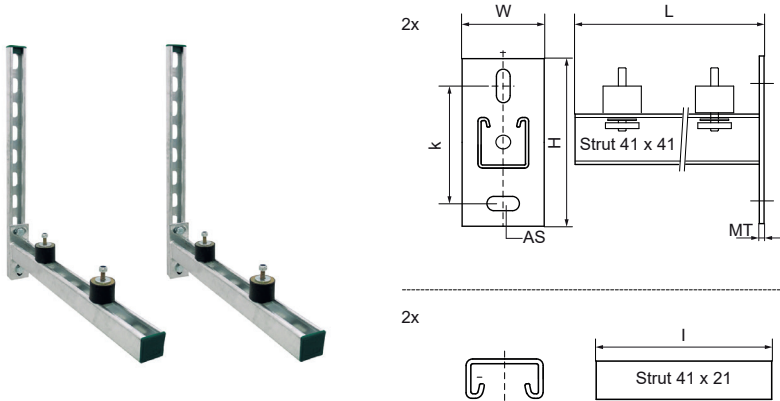

## Walraven Console Kit Clim ISO – Strut (Wall Rail)

(H1910)

universal wall mounting set with vibration dampers

### Features & benefits

- universal fixing kit
- for wall fixing of airconditioners, heaters, compressors and other heavy duty material
- material: steel 1.0332
- hot dip galvanized
- noise insulation by use of vibration isolators (support made of vulcanized rubber)
- 2 Cantilever arms of Walraven RapidStrut® 41x41
- consists of: 2 lengths of Walraven RapidStrut® 41x21, 4 Vibration isolators, 2 Rail End Caps

Product Number	Type	Length	Total Height	Total Width	Total Length	Material Thickness	Anchoring Slot	Heart To Heart Distance
<i>Reference Letter</i>		<i>l</i>	<i>H</i>	<i>W</i>	<i>L</i>	<i>MT</i>	<i>AS</i>	<i>k</i>
<i>Unit description</i>		<i>mm</i>	<i>mm</i>	<i>mm</i>	<i>mm</i>	<i>mm</i>	<i>mm</i>	<i>mm</i>
6901945	41   H	450	130	48	457	7.00	20x13	95
6901960	41   H	600	130	48	607	7.00	20x13	95