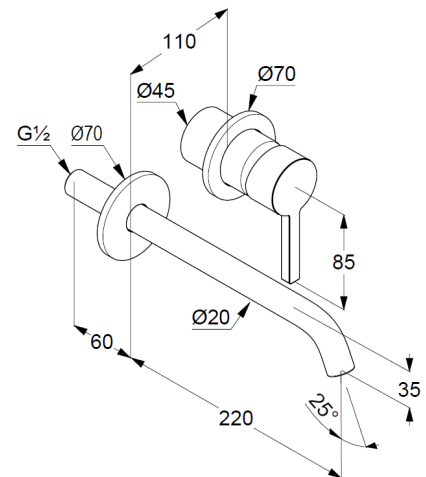

single lever mixer

trim set without pre-installation set

for pre-installation set KLUDI Ref.: 38242

solid lever, metal

aerator, S-Pointer M18,5 PCA

flow rate at 3 bar 4,5 l/min.

fixed spout

EU taxonomy: max. 6 l/min. -

Substantial Contribution (SC) possible

Produktabbildung/ Product picture

Maßzeichnung/ Dimensional drawing

Durchfluss/ Flow rate