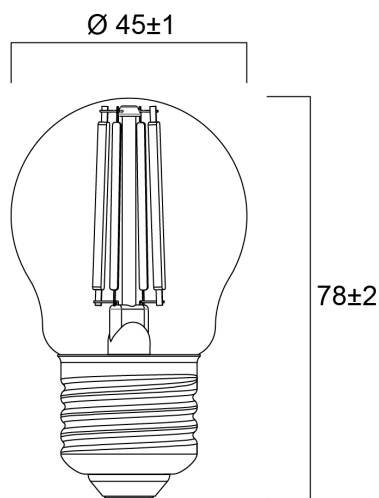

### Dimensions (mm)

## Physical data

Nominal Product Length (mm)	78
Nominal Product Diameter (mm)	45
Weight (kg)	0.014

## Packaging

Product EAN number	5410288295398
Packaging single length / height (cm)	5.0
Packaging single width (cm)	5.0
Packaging single depth (cm)	9.5
DUN14 (inner)	15410288295395
Units per outer package	6
Packaging outer length / height (cm)	15.8
Packaging outer width (cm)	10.7
Packaging outer depth (cm)	10.5