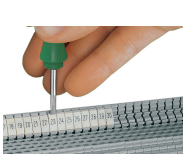

**Downloads**

**Environmental Product Compliance**

**Compliance Search**

Environmental Product Compliance 794-5558 

**Installation Notes**

**Application**

- Separating a strip from the WMB or WMB marker card.
- Stretching a WMB marker strip.
- Separating an individual marker from the WMB marker strip – for larger terminal blocks.
- Snapping a marking strip into the marker slot.

**Marking**

- Snapping a WMB marker strip into the marker slot of the double marker carrier.
- Snapping a marking strip into the marker slot.

Subject to changes. Please also observe the further product documentation!