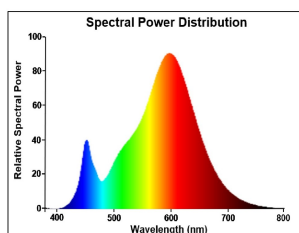

ToLEDo Retro Pygmy

ToLEDo RT PYGMY V5 CL 250LM 827 E14 SL

0029540

PHOTOMETRY