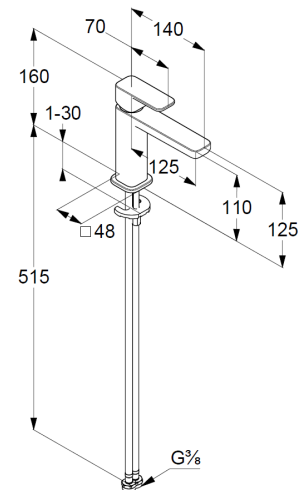

ceramic cartridge with hot water safety device

flow rate at 3 bar 4,5 l/min.

flexible hoses G3/8 DVGW approved

rapid installation set

EU taxonomy: max. 6 l/min. -

Substantial Contribution (SC) possible

Produktabbildung/ Product picture

Maßzeichnung/ Dimensional drawing

Durchfluss/ Flow rate