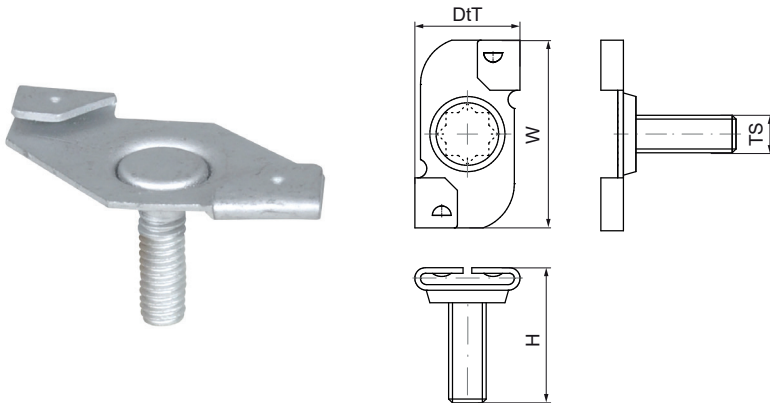

Walraven Britclips® ACC25

(J3510)

for ceiling grid

Features & benefits

- twist on fixing
- for fixing to the ceiling grid
- with stud bolt M6 (length see table) for fixing of clamp, conduit junction box, etc.
- material: spring steel (type CS70)

Product Number	Total Height	Total Width	Total Depth
Reference Letter	H	W	DtT
Unit description	mm	mm	mm
56521101	17	45	27
56521601	22	45	27
56522501	31	45	27