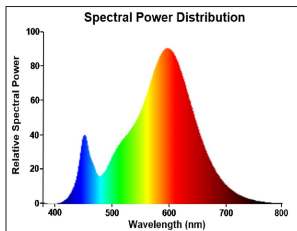

ToLEDo Retro T25

ToLEDo RT T25 V5 CL 250LM 827 E14 SL

0029541

Colour Variation Initial (SDCM)	SDCM6
Photobiological Risk Group	RG1
Power consumption (W)	2.5
Wattage (W)	2.5
Dimmable	No
Average life (Nominal) (h)	15000
Product EAN number	5410288295411

PHOTOMETRY