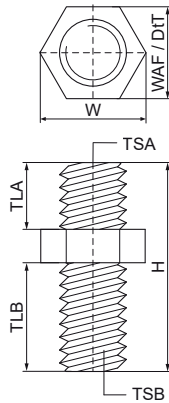

## Walraven Threaded Nipple

(K5525)

for threaded connections

### Features & benefits

- for creating male thread to for example clamp or wall plate
- material: steel
- zinc plated

Product Number	Thread Size A	Thread Length A	Thread Size B	Thread Length B	Width Across Flats	Total Height	Total Width	Total Depth
Reference Letter	TSA	TLA	TSB	TLB	WAF	H	W	DtT
Unit description		mm		mm	mm	mm	mm	mm
6413006	M6	8	M6	8		18	10	10
6413008	M8	8	M8	12	10	24	11.55	10