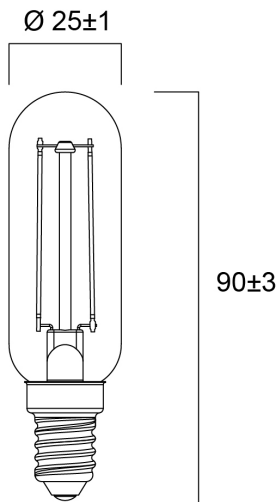

Technical Assets

Dimensions (mm)

Photometrics

ToLEDo RT T25 V5 CL 250LM 827 E14 SL

Item No: 0029541

SYLVANIA

General data

Product name	ToLEDo RT T25 V5 CL 250LM 827 E14 SL
Technology	LED
Watt (Rated) (W)	2.5
Cap/Base	E14
Fixture rating	Open
General application	Hospitality, Residential & Consumer
Operating temperature range (°C)	-20°C...+40°C
Performance ambient temperature Tq (°C)	25
ETIM Class	EC001959
E-number FI	4740958
Warranty	3 years

Lifetime data

Lifespan L70 B50	15000
Average life (Nominal) (h)	15000
Average life (Rated) (h)	15000

Physical data

Nominal Product Length (mm)	90
Nominal Product Diameter (mm)	25
Weight (kg)	0.021

ToLEDo RT T25 V5 CL 250LM 827 E14 SL

Item No: 0029541

Packaging

Product EAN number	5410288295411
Packaging single length / height (cm)	11.0
Packaging single width (cm)	4.5
Packaging single depth (cm)	4.5
DUN14 (inner)	15410288295418
Units per outer package	6
Packaging outer length / height (cm)	14.3
Packaging outer width (cm)	9.7
Packaging outer depth (cm)	12.0