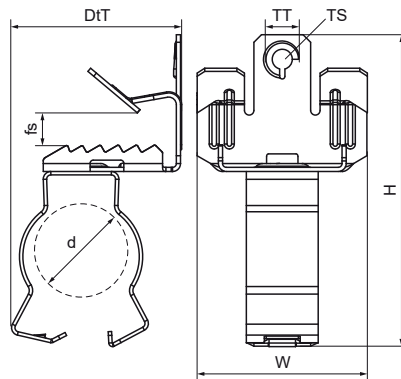

Walraven Britclips® FU ICC

(J1015)

for flange

Features & benefits

- for a solid fixing under flanges without welding or drilling
- suitable for pipe or cable fixing horizontal, vertical or crossed with respect to the flange
- conduit clip swivels 360°
- conduit clip with jaw locking (use pliers to lock)
- material: spring steel (type CS70)
- surface treatment: Delta-Tone 9000 (480 hours)

Product Number	For flange size	Diameter	Thread Size	Thread Type	Total Height	Total Width	Total Depth	Maximum Allowed Load Faz
Reference Letter	fs	d	TS	TT	H	W	DtT	Fa,z
Unit description	mm	mm			mm	mm	mm	N
51121720	14 - 20	12 - 16	M6	Metric	77	45	41	250
51122407	3 - 7	19 - 22	M6	Metric	71	45	43	450
51122413	8 - 12.5	19 - 22	M6	Metric	76	45	43	450
51122420	14 - 20	19 - 22	M6	Metric	82	45	43	450
51122607	3 - 7	23 - 25	M6	Metric	71	45	43	450
51122613	8 - 12.5	23 - 25	M6	Metric	76	45	43	450
51122620	14 - 20	23 - 25	M6	Metric	82	45	43	450
51123207	3 - 7	26 - 32	M6	Metric	74	45	47	450
51123213	8 - 12.5	26 - 32	M6	Metric	79	45	47	450
51123220	14 - 20	26 - 32	M6	Metric	85	45	47	450
51124013	8 - 12.5	33 - 40	M6	Metric	95	45	55	450
51124020	14 - 20	33 - 40	M6	Metric	101	45	55	450