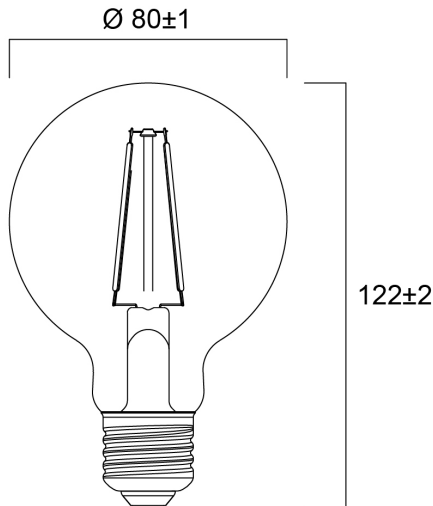

ToLEDo RT G80 V5 CL 640LM 827 E27 SL

Item No: 0029544

SYLVANIA

Perfect for decorative and general lighting applications and creates a warm ambiance similar to traditional lamps Same look, size and functionality as incandescent lamps Omni-directional light distribution Suitable replacement for incandescent and halogen lamps Gives same sparkling light effect as incandescent lamp Dimensionally identical to incandescent lamps - fits all fixtures Environment friendly - no mercury and lower CO2 emissions

Technical Assets

Dimensions (mm)

Photometrics

ToLEDo RT G80 V5 CL 640LM 827 E27 SL

Item No: 0029544

SYLVANIA

General data

Product name	ToLEDo RT G80 V5 CL 640LM 827 E27 SL
Technology	LED
Watt (Rated) (W)	6
Cap/Base	E27
Fixture rating	Open
General application	Hospitality, Residential & Consumer
Operating temperature range (°C)	-20°C...+40°C
Performance ambient temperature Tq (°C)	25
ETIM Class	EC001959
E-number FI	4740961
Warranty	3 years

Item No: 0029544

SYLVANIA

Packaging

Product EAN number	5410288295442
Packaging single length / height (cm)	8.5
Packaging single width (cm)	8.5
Packaging single depth (cm)	13.5
DUN14 (inner)	15410288295449
Units per outer package	6
Packaging outer length / height (cm)	26.9
Packaging outer width (cm)	18.1
Packaging outer depth (cm)	14.5