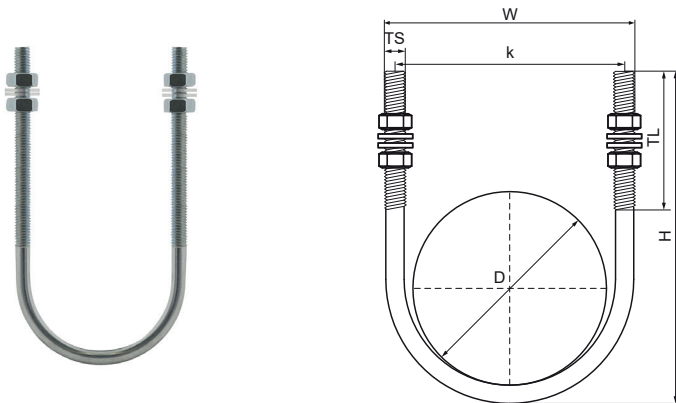

Walraven U-Bolt Clamp (long)

(B1030)

for steel pipes

Features & benefits

- U-Bolt with thread
- including nuts and washers
- long arms with thread
- material: steel
- zinc plated

Product Number	Outside Pipe Diameter	Pipe Diameter Imperial	DN	Thread Size	Thread Length	Total Height	Total Width	Total Depth	Heart To Heart Distance
Reference Letter	D	D	D	TS	TL	H	W	DtT	k
Unit description	mm	"			mm	mm	mm	mm	mm
2085306021	21.5	1/2	DN 15	M6	70	90	36	10	30
2085308027	26.9	3/4	DN 20	M8	70	100	43	13	35
2085308034	33.7	1	DN 25	M8	70	107	50	13	42
2085308042	42.4	1 1/4	DN 32	M8	90	134	59	13	55
2085308049	48.3	1 1/2	DN 40	M8	90	143	65	13	57
2085308060	60.3	2	DN 50	M8	90	154	77	13	69
2085308076	76.1	2 1/2	DN 65	M8	90	171	97	13	89
2085310090	88.9	3	DN 80	M10	90	187	110	17	100
2085310114	114.3	4	DN 100	M10	90	210	135	17	125
2085312140	139.7	5	DN 125	M12	90	238	164	19	152
2085314168	168.3	6	DN 150	M14	90	268	194	21	180