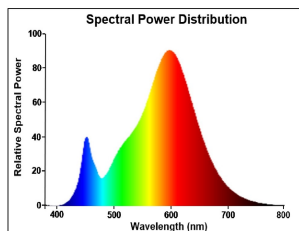

ToLEDo Retro G120

ToLEDo RT G125 V5 CL 1055LM 827 E27 SL
0029545