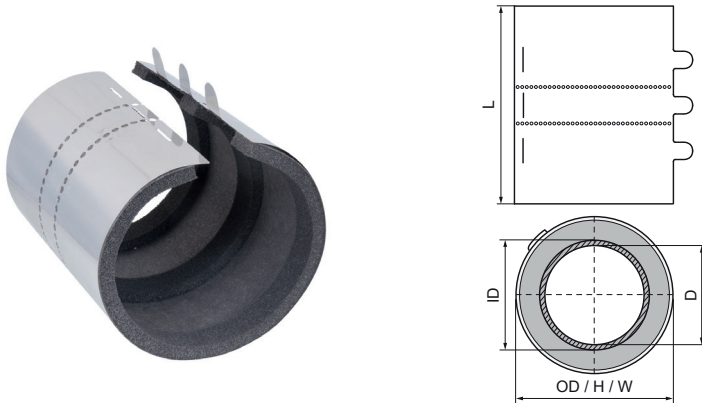

## Walraven Pacifyre® MK II Fire Sleeve (M)

(U0410)

The flexible solution for simple to complex situations with metal pipes

### Features & benefits

- The sleeve provides a guaranteed protection against fire, smoke and noise
- With a fire resistance up to EI 120 U/C
- Expansion and contraction of the pipe remains possible
- Minimum space required, therefore can be applied in areas of hard accessibility
- A higher flexibility due to minimal overhang on wall and floor seals
- Only one product per penetration needed in walls and floors
- simple and easy to install
- No tools, drilling or extra fixing materials needed
- Noise reduction test report from IRB (Fraunhofer Institute – Germany) available
- Tested and approved according to EN 1366-3