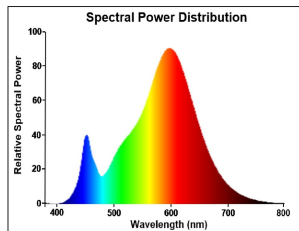

ToLEDo Retro G120

ToLEDo RT G125 V5 CL 1521LM 827 E27 SL
0029546