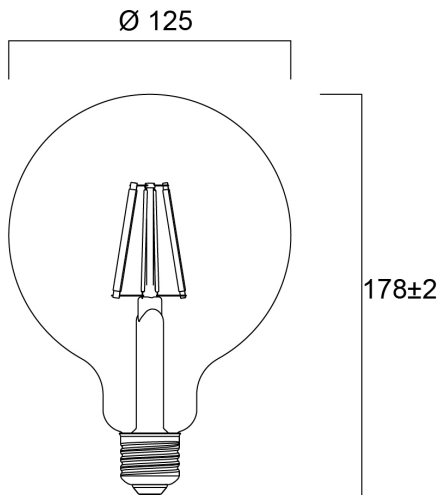

ToLEDo RT G125 V5 CL 1521LM 827 E27 SL

Item No: 0029546

SYLVANIA

Perfect for decorative and general lighting applications and creates a warm ambiance similar to traditional lamps
Same look, size and functionality as incandescent lamps
Omni-directional light distribution
Suitable replacement for incandescent and halogen lamps
Gives same sparkling light effect as incandescent lamp
Dimensionally identical to incandescent lamps - fits all fixtures
Environment friendly - no mercury and lower CO2 emissions

Technical Assets

Dimensions (mm)

Photometrics

ToLEDo RT G125 V5 CL 1521LM 827 E27 SL

Item No: 0029546

SYLVANIA

General data

Product name	ToLEDo RT G125 V5 CL 1521LM 827 E27 SL
Technology	LED
Watt (Rated) (W)	11
Cap/Base	E27
Fixture rating	Open
General application	Hospitality, Residential & Consumer
Operating temperature range (°C)	-20°C...+40°C
Performance ambient temperature Tq (°C)	25
ETIM Class	EC001959
E-number FI	4740963
Warranty	3 years

Lifetime data

Lifespan L70 B50	15000
Average life (Nominal) (h)	15000
Average life (Rated) (h)	15000

Physical data

Nominal Product Length (mm)	178
Nominal Product Diameter (mm)	125
Weight (kg)	0.135

ToLEDo RT G125 V5 CL 1521LM 827 E27 SL

Item No: 0029546

Packaging

Product EAN number	5410288295466
Packaging single length / height (cm)	19.0
Packaging single width (cm)	13.0
Packaging single depth (cm)	13.0
DUN14 (inner)	15410288295463
Units per outer package	6
Packaging outer length / height (cm)	20.0
Packaging outer width (cm)	80.3
Packaging outer depth (cm)	13.5