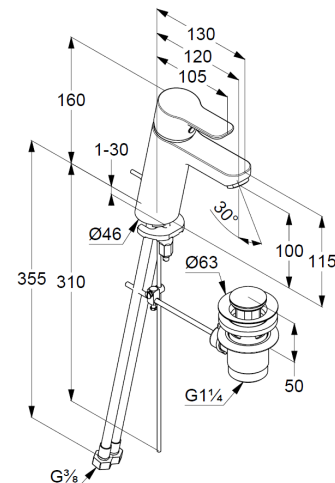

Technische Daten/ Technical Data

KLUDI PURE&EASY, SmartStart
single lever basin mixer 100
DN 15

Ref.: 372930565WR4

Finishes:
05 chrome

Product description
Manufacturer KLUDI GmbH & Co. KG
Typ: KLUDI PURE&EASY , SmartStart
single lever basin mixer 100
Ref.: 372930565WR4

basin mixer
single lever mixer
1-hole mounted
solid handle, metal
aerator M24 PCA
ceramic cartridge with hot water safety device
middle position cold water
flow rate at 3 bar 3,8 l/min.
flexible hoses G3/8 DVGW approved
rapid installation set
pop up waste G1 1/4 metal

Produktabbildung/ Product picture

Maßzeichnung/ Dimensional drawing

Durchfluss/ Flow rate