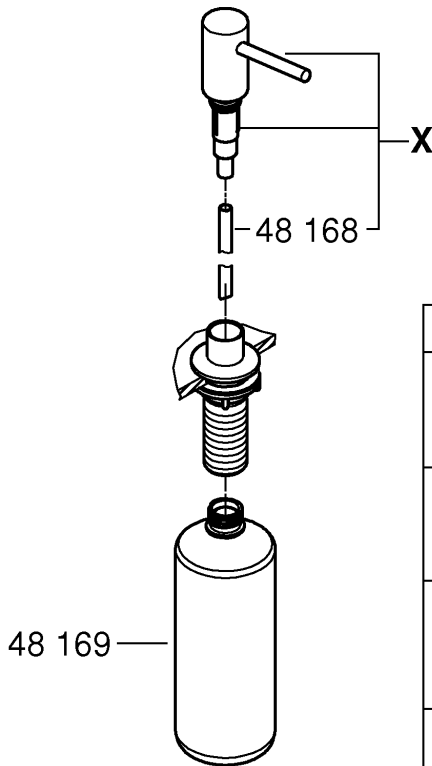

DESIGN + ENGINEERING
GROHE GERMANY

99.855.231/ÄM 251527/07.22

www.grohe.com

Pure Freude
an Wasser

	X
	48 167
	48 101
	48 170
	48 171
	48 598