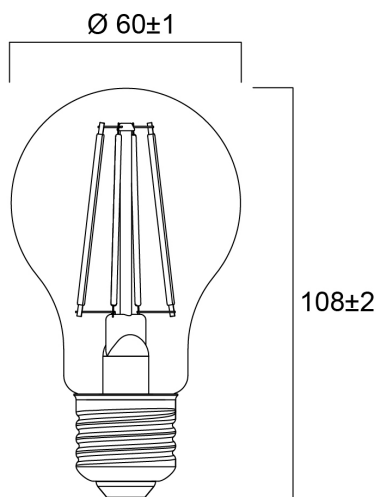

ToLEDo RT GLS CL 470LM 827 E27 SL4

Item No: 0029547

SYLVANIA

Perfect for decorative and general lighting applications and creates a warm ambiance similar to traditional lamps
Same look, size and functionality as incandescent lamps Omni-directional light distribution Suitable replacement for incandescent and halogen lamps Gives same sparkling light effect as incandescent lamp Dimensionally identical to incandescent lamps - fits all fixtures Environment friendly - no mercury and lower CO2 emissions

Technical Assets

Dimensions (mm)

Photometrics

ToLEDo RT GLS CL 470LM 827 E27 SL4

Item No: 0029547

SYLVANIA

General data

Product name	ToLEDo RT GLS CL 470LM 827 E27 SL4
Technology	LED
Watt (Rated) (W)	4.5
Cap/Base	E27
Fixture rating	Open
General application	Residential & Consumer
Operating temperature range (°C)	-20°C...+40°C
Performance ambient temperature Tq (°C)	25
ETIM Class	EC001959
Warranty	2 years

Item No: 0029547

Packaging

Product EAN number	5410288295473
Packaging single length / height (cm)	12.0
Packaging single width (cm)	6.6
Packaging single depth (cm)	25.7
DUN14 (inner)	15410288295470
Units per outer package	6
Packaging outer length / height (cm)	13.0
Packaging outer width (cm)	40.7
Packaging outer depth (cm)	26.2