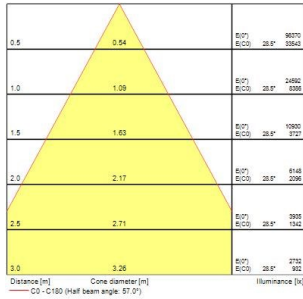

Raiden 21KLM

Raiden IP66 21KLM 830 Symmetric Wide
2824012

Product features

- Outdoor and indoor floodlight range with in house design, comes complete with 1m flying lead and adjustable bracket, aluminium housing, RAL 9022 - Pearl light grey, clear glass diffuser, IP66, IK08, Class I, 3000K, Non-dimming, 21300lm, 157W, 136lm/W, CRI80, Symmetric Wide beam angle 60°, 100000 hrs L90B50 lifespan, 511x319x76mm (LxWxH) dimensions, 6.6kg weight. Ball-impact-resistance according to DIN57710-13 VDE 0710 13/5.81, DIN 18032-3 only with the separate wire guard accessory fitted.

PRODUCT OVERVIEW

Product name	Raiden IP66 21KLM 830 Symmetric Wide
Technology	LED
Cap/Base	N/A
Housing	Aluminium
General application	Logistics & Industry
ETIM Class	EC001744
Warranty	5 years
Fixture luminous flux (lm)	21300
Luminaire efficacy (lm/W)	136
Correlated colour temperature (k)	3000
Light colour	Warm White
CRI (Ra)	80
Colour Variation Initial (SDCM)	SDCM3
Beam Angle (°)	60
Photobiological Risk Group	RG1
Total power consumption (W)	157
Electrical protection	Class I
Dimmable	No
Dimming method	N/A
Housing colour	RAL 9022 - Pearl light grey
IP rating	IP66
IK rating	IK08
Product EAN number	5025768240128

PHOTOMETRY

Raiden 21KLM

Raiden IP66 21KLM 830 Symmetric Wide
2824012

TECHNICAL DRAWINGS