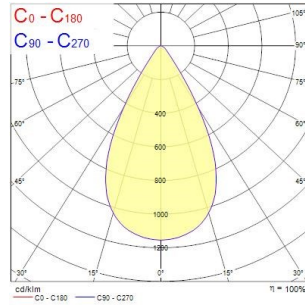

Raiden 21KLM

Raiden IP66 21KLM 830 Symmetric Wide
2824012

Product features

- Outdoor and indoor floodlight range with in house design, comes complete with 1m flying lead and adjustable bracket, aluminium housing, RAL 9022 - Pearl light grey, clear glass diffuser, IP66, IK08, Class I, 3000K, Non-dimming, 21300lm, 157W, 136lm/W, CRI80, Symmetric Wide beam angle 60°, 100000 hrs L90B50 lifespan, 511x319x76mm (LxWxH) dimensions, 6.6kg weight. Ball-impact-resistance according to DIN57710-13 VDE 0710 13/5.81, DIN 18032-3 only with the separate wire guard accessory fitted.

PRODUCT OVERVIEW

Product name	Raiden IP66 21KLM 830 Symmetric Wide
Technology	LED
Cap/Base	N/A
Housing	Aluminium
General application	Logistics & Industry
ETIM Class	EC001744
Warranty	5 years
Fixture luminous flux (lm)	21300
Luminaire efficacy (lm/W)	136
Correlated colour temperature (k)	3000
Light colour	Warm White
CRI (Ra)	80
Colour Variation Initial (SDCM)	SDCM3
Beam Angle (°)	60
Photobiological Risk Group	RG1
Total power consumption (W)	157
Electrical protection	Class I
Dimmable	No
Dimming method	N/A
Housing colour	RAL 9022 - Pearl light grey
IP rating	IP66
IK rating	IK08
Product EAN number	5025768240128

PHOTOMETRY

Raiden 21KLM

Raiden IP66 21KLM 830 Symmetric Wide
2824012

TECHNICAL DRAWINGS