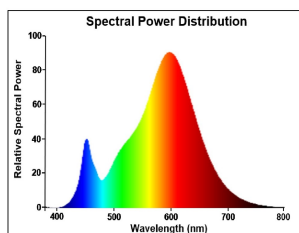

ToLEDo Retro Candle

ToLEDo RT Candle CL 470LM 827 E14 SL4
0029551

Product features

- Perfect for decorative and general lighting applications and creates a warm ambiance similar to traditional lamps
- Same look, size and functionality as incandescent lamps
- Omni-directional light distribution
- 12,000 hours average rated life
- Suitable replacement for incandescent and halogen lamps
- Gives same sparkling light effect as incandescent lamp
- Dimensionally identical to incandescent lamps - fits all fixtures
- Environment friendly - no mercury and lower CO2 emissions

PRODUCT OVERVIEW

Product name	ToLEDo RT Candle CL 470LM 827 E14 SL4
Technology	LED
Watt (Rated) (W)	4.5
Lamp shape	Candle
Cap/Base	E14
Lamp finish	Clear
Fixture rating	Open
General application	Residential & Consumer
ETIM Class	EC001959
Warranty	2 years
Useful luminous flux (Fuse)	470
Luminous flux (lm)	470
Correlated colour temperature (k)	2700
Light colour	Homelight
CRI (Ra)	80
Colour Variation Initial (SDCM)	SDCM6
Photobiological Risk Group	RG1
Power consumption (W)	4.5
Wattage (W)	4.5
Dimmable	No

ToLEDo Retro Candle

ToLEDo RT Candle CL 470LM 827 E14 SL4
0029551

Average life (Nominal) (h)	15000
IP rating	IP20
Product EAN number	5410288295510

PHOTOMETRY

TECHNICAL DRAWINGS