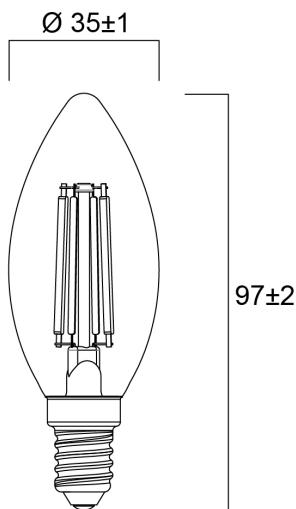

ToLEDo RT Candle CL 470LM 827 E14 SL4

Item No: 0029551

SYLVANIA

Perfect for decorative and general lighting applications and creates a warm ambiance similar to traditional lamps
Same look, size and functionality as incandescent lamps Omni-directional light distribution 12,000 hours average
rated life Suitable replacement for incandescent and halogen lamps Gives same sparkling light effect as incandescent
lamp Dimensionally identical to incandescent lamps - fits all fixtures Environment friendly - no mercury and lower
CO2 emissions

Technical Assets

Dimensions (mm)

Photometrics

ToLEDo RT Candle CL 470LM 827 E14 SL4

Item No: 0029551

SYLVANIA

General data

Product name	ToLEDo RT Candle CL 470LM 827 E14 SL4
Technology	LED
Watt (Rated) (W)	4.5
Lamp shape	Candle
Cap/Base	E14
Lamp finish	Clear
Fixture rating	Open
General application	Residential & Consumer
Operating temperature range (°C)	-20°C...+40°C
Performance ambient temperature Tq (°C)	25
ETIM Class	EC001959
Warranty	2 years

Lifetime data

Lifespan L70 B50	15000
Average life (Nominal) (h)	15000
Average life (Rated) (h)	15000

Physical data

IP rating	IP20
Nominal Product Length (mm)	97
Nominal Product Diameter (mm)	35
Weight (kg)	0.084

ToLEDo RT Candle CL 470LM 827 E14 SL4

Item No: 0029551

Packaging

Product EAN number	5410288295510
Packaging single length / height (cm)	11.0
Packaging single width (cm)	15.7
Packaging single depth (cm)	3.9
DUN14 (inner)	15410288295517
Units per outer package	6
Packaging outer length / height (cm)	12.0
Packaging outer width (cm)	24.5
Packaging outer depth (cm)	16.2