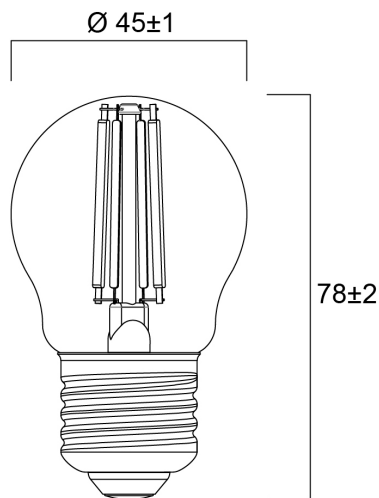

Technical Assets

Dimensions (mm)

Photometrics

ToLEDo RT Ball CL 470LM 827 E27 SL4

Item No: 0029552

SYLVANIA

General data

Product name	ToLEDo RT Ball CL 470LM 827 E27 SL4
Technology	LED
Watt (Rated) (W)	4.5
Cap/Base	E27
Fixture rating	Open
General application	Residential & Consumer
Operating temperature range (°C)	-20°C...+40°C
Performance ambient temperature Tq (°C)	25
ETIM Class	EC001959
Warranty	2 years

Lifetime data

Lifespan L70 B50	12000
Average life (Nominal) (h)	15000
Average life (Rated) (h)	15000

Physical data

Nominal Product Length (mm)	78
Nominal Product Diameter (mm)	45
Weight (kg)	0.18

ToLEDo RT Ball CL 470LM 827 E27 SL4

Item No: 0029552

Packaging

Product EAN number	5410288295527
Packaging single length / height (cm)	9.5
Packaging single width (cm)	19.7
Packaging single depth (cm)	5.0
DUN14 (inner)	15410288295524
Units per outer package	6
Packaging outer length / height (cm)	10.5
Packaging outer width (cm)	31.1
Packaging outer depth (cm)	20.2