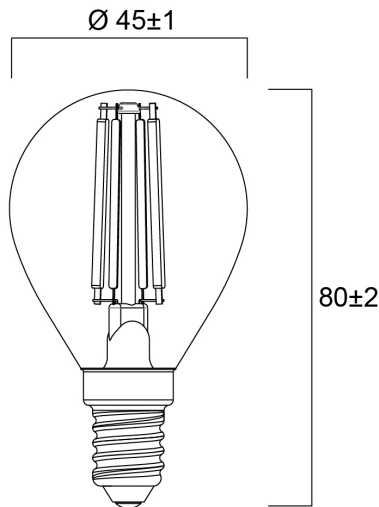

### Dimensions (mm)

## Physical data

Nominal Product Length (mm)	80
Nominal Product Diameter (mm)	45
Weight (kg)	0.18

## Packaging

Product EAN number	5410288295534
Packaging single length / height (cm)	11.0
Packaging single width (cm)	15.7
Packaging single depth (cm)	3.9
DUN14 (inner)	15410288295531
Units per outer package	6
Packaging outer length / height (cm)	10.5
Packaging outer width (cm)	31.1
Packaging outer depth (cm)	20.2