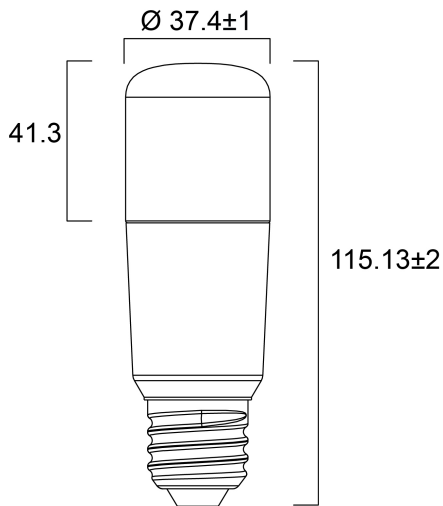

ToLEDo Stick V4 470LM 827 E27 SL

Item No: 0029558

SYLVANIA

A bright, all-around lighting solution for living rooms, wall lights, ceiling lights, compact and decorative luminaires. Quick and easy replacement of compact fluorescent, halogen or incandescent lamp. 15,000H average rated life. 85% energy savings compared to incandescent. Last 50% longer and consume 45% less energy compared to compact fluorescent integrated lamps. Omni-directional light distribution. Non-dimmable.

Technical Assets

Dimensions (mm)

Photometrics

ToLEDo Stick V4 470LM 827 E27 SL

Item No: 0029558

SYLVANIA

General data

Product name	ToLEDo Stick V4 470LM 827 E27 SL
Technology	LED
Watt (Rated) (W)	5.0
Cap/Base	E27
Fixture rating	Open
General application	Hospitality, Residential & Consumer
Operating temperature range (°C)	-20°C...+40°C
Performance ambient temperature Tq (°C)	25
ETIM Class	EC001959
E-number FI	4740964
Warranty	3 years

Lifetime data

Lifespan L70 B50	15000
Average life (Nominal) (h)	15000
Average life (Rated) (h)	15000

Physical data

Nominal Product Height (mm)	115
Nominal Product Diameter (mm)	37
Weight (kg)	0.034

ToLEDo Stick V4 470LM 827 E27 SL

Item No: 0029558

Packaging

Product EAN number	5410288295589
Packaging single length / height (cm)	5.0
Packaging single width (cm)	5.0
Packaging single depth (cm)	12.3
DUN14 (inner)	15410288295586
Units per outer package	6
Packaging outer length / height (cm)	15.4
Packaging outer width (cm)	10.3
Packaging outer depth (cm)	13.7