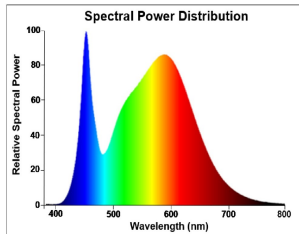

ToLEDo Stick

ToLEDo Stick V4 500LM 840 E27 SL

0029559