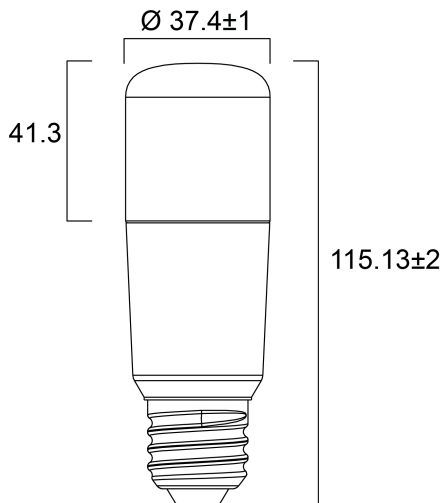

ToLEDo Stick V4 500LM 840 E27 SL

Item No: 0029559

SYLVANIA

A bright, all-around lighting solution for living rooms, wall lights, ceiling lights, compact and decorative luminaires. Quick and easy replacement of compact fluorescent, halogen or incandescent lamp. 15,000H average rated life. 85% energy savings compared to incandescent. Last 50% longer and consume 45% less energy compared to compact fluorescent integrated lamps. Omni-directional light distribution. Non-dimmable.

Technical Assets

Dimensions (mm)

Photometrics

ToLEDo Stick V4 500LM 840 E27 SL

Item No: 0029559

SYLVANIA

General data

Product name	ToLEDo Stick V4 500LM 840 E27 SL
Technology	LED
Watt (Rated) (W)	5.0
Cap/Base	E27
Fixture rating	Open
General application	Hospitality, Residential & Consumer
Operating temperature range (°C)	-20°C...+40°C
Performance ambient temperature Tq (°C)	25
ETIM Class	EC001959
E-number FI	4740965
Warranty	3 years

Lifetime data

Lifespan L70 B50	15000
Average life (Nominal) (h)	15000
Average life (Rated) (h)	15000

Physical data

Nominal Product Height (mm)	115
Nominal Product Diameter (mm)	37
Weight (kg)	0.034

ToLEDo Stick V4 500LM 840 E27 SL

Item No: 0029559

Packaging

Product EAN number	5410288295596
Packaging single length / height (cm)	5.0
Packaging single width (cm)	5.0
Packaging single depth (cm)	12.3
DUN14 (inner)	15410288295593
Units per outer package	6
Packaging outer length / height (cm)	15.4
Packaging outer width (cm)	10.3
Packaging outer depth (cm)	13.7