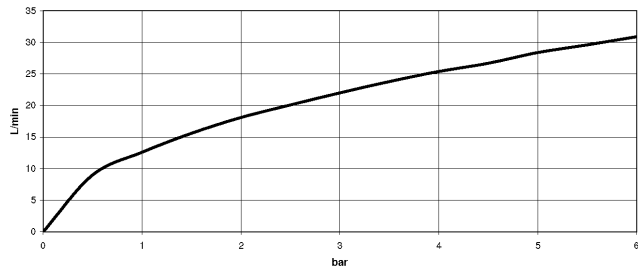

Required miscellaneous

xGRID Installation track 555 mm - 12 360 970 90

Recommended miscellaneous

xGRID Attachment set for integrating in the dry wall construction - 12 340 970 90

36 120 809 Product version from 3/13/2017 to 2/20/2020

mm [inches]

Flow rate chart

Codes & Standards

DIN 4109

ISO 3822

Scottish Water
Byelaws

UK Water Supply
Regulations

Ü-Zeichen