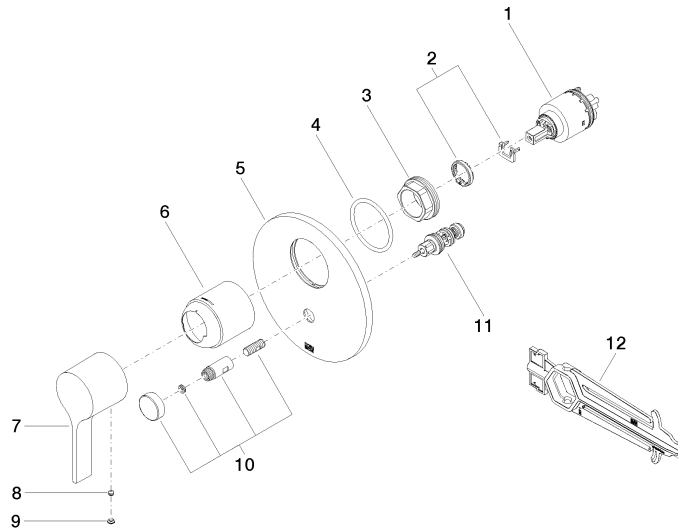

Required miscellaneous

xGRID Installation track 555 mm - 12 360 970 90

Recommended miscellaneous

xGRID Attachment set for integrating in the dry wall construction - 12 340 970 90

36 120 809 Product version from 3/13/2017 to 2/20/2020

mm [inches]

Flow rate chart

Codes & Standards

DIN 4109

ISO 3822

Scottish Water
Byelaws

UK Water Supply
Regulations

Ü-Zeichen

Spare parts list

No.	Item Number	Name	Quantity used	Delivery time	
	9	90 31 20 087 00-99	Plug with O-ring Ø 7 x 2,1 mm - Brushed Dark Platinum	1.00	40
	5	09 11 02 261-99	Rosette for bath Ø 150 x 9 mm - Brushed Dark Platinum	1.00	40
	10	90 31 09 139 00-99	Pull rod for diverter with button Ø 26 x 47,3 mm - Brushed Dark Platinum	1.00	40
	3	09 24 04 448 90	Mounting Nut Ø 42 x 17 mm -	1.00	14
	6	09 11 02 260-99	Cover Ø 50 x 58 mm - Brushed Dark Platinum	1.00	40
	12	90 30 09 064 00 90	Spanner for cartridge nut -	1.00	14
	2	04 28 10 149 00 90	Single-lever mixer cartridge -	1.00	14
	1	90 15 05 038 00 90	Single-lever mixer cartridge -	1.00	-
		Spare part can no longer be ordered, please order the replacement item			
		9015050390090	Cartridge blue Ø 40 x 75 mm -		
	8	90 31 11 063 00 90	Mounting Threaded pin with hexagon socket with cup point M5 x 4 mm -	1.00	14
	11	90 21 34 081 00 90	Diverter 98 x 64 x 64 mm -	1.00	14
	4	09 14 10 084 90	O-Ring EPDM 70 48 x 3,5 mm -	1.00	14
	7	90 20 80 074 00-99	handle	1.00	-