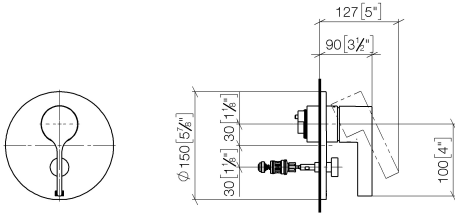

Required miscellaneous

Concealed single-lever mixer with backflow preventor - 35 021 970 90
 •min. recess depth 80 mm
 •max. recess depth 105 mm

Required miscellaneous

Concealed single-lever mixer - 35 020 970 90
 •min. recess depth 80 mm
 •max. recess depth 105 mm

Required miscellaneous

xGRID Installation track 555 mm - 12 360 970 90

Recommended miscellaneous

xGRID Attachment set for integrating in the dry wall construction - 12 340 970 90

36 120 809 Product version from 3/13/2017 to 2/20/2020

mm [inches]

Flow rate chart

Codes & Standards

DIN 4109

ISO 3822

Scottish Water
Byelaws

UK Water Supply
Regulations

Ü-Zeichen

Spare parts list

No.	Item Number	Name	Quantity used	Delivery time	
	9	90 31 20 087 00-99	Plug with O-ring Ø 7 x 2,1 mm - Brushed Dark Platinum	1.00	40
	5	09 11 02 261-99	Rosette for bath Ø 150 x 9 mm - Brushed Dark Platinum	1.00	40
	10	90 31 09 139 00-99	Pull rod for diverter with button Ø 26 x 47,3 mm - Brushed Dark Platinum	1.00	40
	3	09 24 04 448 90	Mounting Nut Ø 42 x 17 mm -	1.00	14
	6	09 11 02 260-99	Cover Ø 50 x 58 mm - Brushed Dark Platinum	1.00	40
	12	90 30 09 064 00 90	Spanner for cartridge nut -	1.00	14
	2	04 28 10 149 00 90	Single-lever mixer cartridge -	1.00	14
	1	90 15 05 038 00 90	Single-lever mixer cartridge -	1.00	-
		Spare part can no longer be ordered, please order the replacement item			
		9015050390090	Cartridge blue Ø 40 x 75 mm -		
	8	90 31 11 063 00 90	Mounting Threaded pin with hexagon socket with cup point M5 x 4 mm -	1.00	14
	11	90 21 34 081 00 90	Diverter 98 x 64 x 64 mm -	1.00	14
	4	09 14 10 084 90	O-Ring EPDM 70 48 x 3,5 mm -	1.00	14
	7	90 20 80 074 00-99	handle	1.00	-