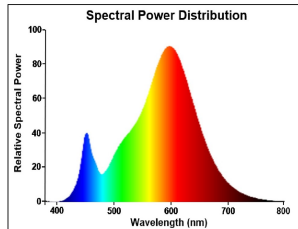

ToLEDo Stick

ToLEDo Stick V4 810LM 827 E27 SL

0029561