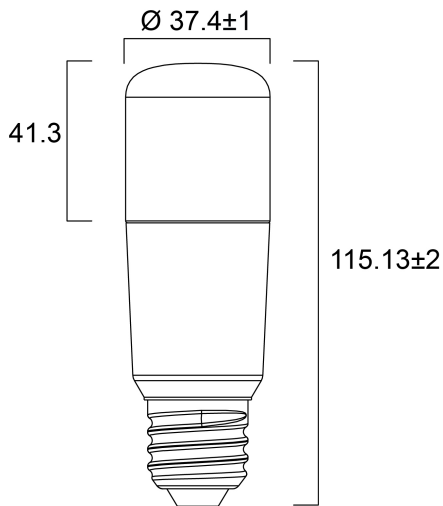

ToLEDo Stick V4 810LM 827 E27 SL

Item No: 0029561

SYLVANIA

A bright, all-around lighting solution for living rooms, wall lights, ceiling lights, compact and decorative luminaires. Quick and easy replacement of compact fluorescent, halogen or incandescent lamp. 15,000H average rated life. 85% energy savings compared to incandescent. Last 50% longer and consume 45% less energy compared to compact fluorescent integrated lamps. Omni-directional light distribution. Non-dimmable.

Technical Assets

Dimensions (mm)

Photometrics

ToLEDo Stick V4 810LM 827 E27 SL

Item No: 0029561

SYLVANIA

General data

Product name	ToLEDo Stick V4 810LM 827 E27 SL
Technology	LED
Watt (Rated) (W)	8.0
Cap/Base	E27
Fixture rating	Open
General application	Hospitality, Residential & Consumer
Operating temperature range (°C)	-20°C...+40°C
Performance ambient temperature Tq (°C)	25
ETIM Class	EC001959
E-number FI	4740967
Warranty	3 years

Lifetime data

Lifespan L70 B50	15000
Average life (Nominal) (h)	15000
Average life (Rated) (h)	15000

Physical data

Nominal Product Height (mm)	115
Nominal Product Diameter (mm)	37
Weight (kg)	0.034

ToLEDo Stick V4 810LM 827 E27 SL

Item No: 0029561

Packaging

Product EAN number	5410288295619
Packaging single length / height (cm)	5.0
Packaging single width (cm)	5.0
Packaging single depth (cm)	12.3
DUN14 (inner)	15410288295616
Units per outer package	6
Packaging outer length / height (cm)	15.4
Packaging outer width (cm)	10.3
Packaging outer depth (cm)	13.7