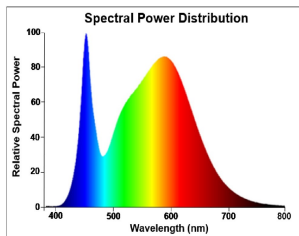

ToLEDo Stick

ToLEDo Stick V4 850LM 840 E27 SL

0029562