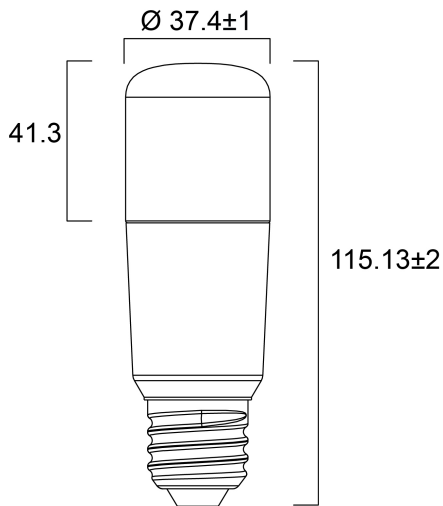

ToLEDo Stick V4 850LM 840 E27 SL

Item No: 0029562

SYLVANIA

A bright, all-around lighting solution for living rooms, wall lights, ceiling lights, compact and decorative luminaires. Quick and easy replacement of compact fluorescent, halogen or incandescent lamp. 15,000H average rated life. 85% energy savings compared to incandescent. Last 50% longer and consume 45% less energy compared to compact fluorescent integrated lamps. Omni-directional light distribution. Non-dimmable.

Technical Assets

Dimensions (mm)

Photometrics

ToLEDo Stick V4 850LM 840 E27 SL

Item No: 0029562

SYLVANIA

General data

Product name	ToLEDo Stick V4 850LM 840 E27 SL
Technology	LED
Watt (Rated) (W)	8.0
Cap/Base	E27
Fixture rating	Open
General application	Hospitality, Residential & Consumer
Operating temperature range (°C)	-20°C...+40°C
Performance ambient temperature Tq (°C)	25
ETIM Class	EC001959
E-number FI	4740968
Warranty	3 years

Lifetime data

Lifespan L70 B50	15000
Average life (Nominal) (h)	15000
Average life (Rated) (h)	15000

Physical data

Nominal Product Height (mm)	115
Nominal Product Diameter (mm)	37
Weight (kg)	0.034

ToLEDo Stick V4 850LM 840 E27 SL

Item No: 0029562

Packaging

Product EAN number	5410288295626
Packaging single length / height (cm)	5.0
Packaging single width (cm)	5.0
Packaging single depth (cm)	12.3
DUN14 (inner)	15410288295623
Units per outer package	6
Packaging outer length / height (cm)	15.4
Packaging outer width (cm)	10.3
Packaging outer depth (cm)	13.7