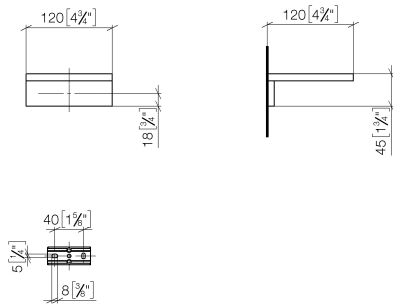

Soap dish , wall model - Brushed Platinum

SERIES SPECIFIC

83 410 780 Product version from 4/1/2025

- width 120mm
- height 45 mm
- 120mm projection

	Brushed Platinum	83 410 780-06
	Chrome	83 410 780-00
	Platinum	83 410 780-08
	Dark Chrome	83 410 780-19
	Brushed Light Gold (PVD)	83 410 780-27
	Brushed Durabrass (23kt Gold)	83 410 780-28
	Brushed Gold (PVD)	83 410 780-37
	Brushed Dark Brass (PVD)	83 410 780-39
	Brushed Bronze (PVD)	83 410 780-42
	Brushed Dark Bronze (PVD)	83 410 780-43
	Brushed Champagne (22kt Gold)	83 410 780-46
	Champagne (22kt Gold)	83 410 780-47
	Brushed Dark Platinum	83 410 780-99

83 410 780 Product version from 4/1/2025

mm [inches]

83 410 780 Product version from 4/1/2025

Parts for other finishes can be found here: [Chrome](#)

Spare parts list

No.	Item Number	Name	Quantity used	Delivery time
1	08 17 78 601-06	Soap dish 120 x 120 x 10 mm - Brushed Platinum	1.00	-
Spare part can no longer be ordered, please order the replacement item				
2	08 17 78 507-06	Holder for soap dish 120 x 35 x 10 mm - Brushed Platinum	1.00	-
Spare part can no longer be ordered, please order the replacement item				
5	09 30 30 069 90	Mounting Cylinder head screw with hexagon socket Low profile M4 x 16 mm -	2.00	14
4	90 30 11 029 00 90	Connection Spring lock washer Ø 4 -	2.00	14
6	05 17 20 718 00 90	Attachment set 30 x 70 x 5 mm -	1.00	14
3	90 31 11 112 00 90	Mounting Threaded pin M5 x 6 mm -	1.00	14