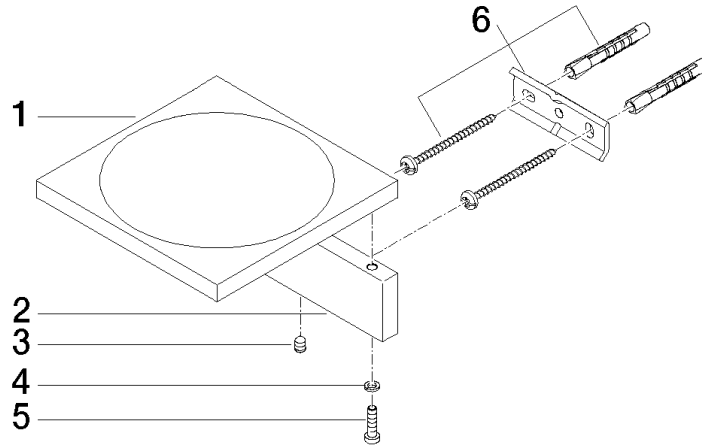

Soap dish , wall model - Brushed Platinum

SERIES SPECIFIC

83 410 780 Product version from 4/1/2025

- width 120mm
- height 45 mm
- 120mm projection

	Brushed Platinum	83 410 780-06
	Chrome	83 410 780-00
	Platinum	83 410 780-08
	Dark Chrome	83 410 780-19
	Brushed Light Gold (PVD)	83 410 780-27
	Brushed Durabrass (23kt Gold)	83 410 780-28
	Brushed Gold (PVD)	83 410 780-37
	Brushed Dark Brass (PVD)	83 410 780-39
	Brushed Bronze (PVD)	83 410 780-42
	Brushed Dark Bronze (PVD)	83 410 780-43
	Brushed Champagne (22kt Gold)	83 410 780-46
	Champagne (22kt Gold)	83 410 780-47
	Brushed Dark Platinum	83 410 780-99

83 410 780 Product version from 4/1/2025

mm [inches]

83 410 780 Product version from 4/1/2025

Parts for other finishes can be found here: [Chrome](#)

Spare parts list

No.	Item Number	Name	Quantity used	Delivery time
1	08 17 78 601-06	Soap dish 120 x 120 x 10 mm - Brushed Platinum	1.00	-
Spare part can no longer be ordered, please order the replacement item				
2	08 17 78 507-06	Holder for soap dish 120 x 35 x 10 mm - Brushed Platinum	1.00	-
Spare part can no longer be ordered, please order the replacement item				
5	09 30 30 069 90	Mounting Cylinder head screw with hexagon socket Low profile M4 x 16 mm -	2.00	14
4	90 30 11 029 00 90	Connection Spring lock washer Ø 4 -	2.00	14
6	05 17 20 718 00 90	Attachment set 30 x 70 x 5 mm -	1.00	14
3	90 31 11 112 00 90	Mounting Threaded pin M5 x 6 mm -	1.00	14