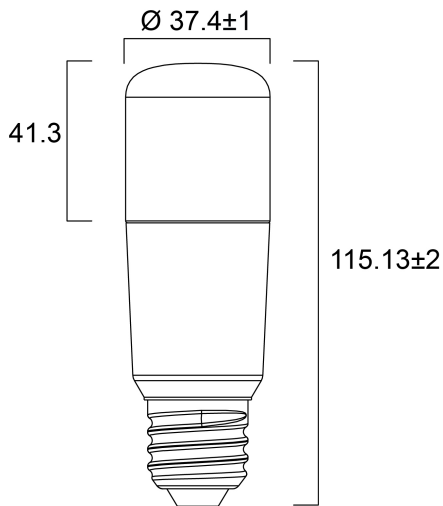

# ToLEDo Stick V4 850LM 865 E27 SL

Item No: 0029563

**SYLVANIA**

A bright, all-around lighting solution for living rooms, wall lights, ceiling lights, compact and decorative luminaires. Quick and easy replacement of compact fluorescent, halogen or incandescent lamp. 15,000H average rated life. 85% energy savings compared to incandescent. Last 50% longer and consume 45% less energy compared to compact fluorescent integrated lamps. Omni-directional light distribution. Non-dimmable.

### Dimensions (mm)

## Physical data

Nominal Product Height (mm)	115
Nominal Product Diameter (mm)	37
Weight (kg)	0.034

## Packaging

Product EAN number	5410288295633
Packaging single length / height (cm)	5.0
Packaging single width (cm)	5.0
Packaging single depth (cm)	12.3
DUN14 (inner)	15410288295630
Units per outer package	6
Packaging outer length / height (cm)	15.4
Packaging outer width (cm)	10.3
Packaging outer depth (cm)	13.7