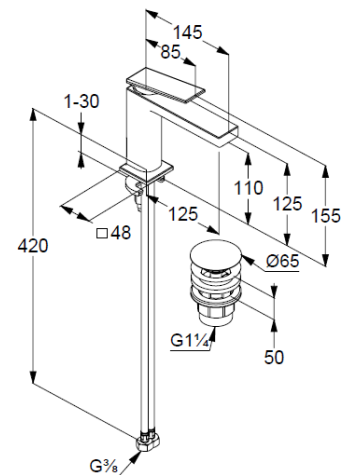

Technische Daten/ Technical Data

KLUDI DECUS, SmartStart
single lever basin mixer 110
DN 15

Ref.: 542893975

Finishes:
39 matt black

Product description
Manufacturer KLUDI GmbH & Co. KG
Typ: KLUDI DECUS, SmartStart
single lever basin mixer 110
Ref.: 542893975

basin mixer
single lever mixer
1-hole mounted
solid lever, metal
aerator, S-Pointer M18,5 PCA
ceramic cartridge with hot water safety device
middle position cold water
flow rate at 3 bar 4,5 l/min.
flexible hoses G3/8 DVGW approved
rapid installation set
push open waste G1 1/4
for washbasin with overflow
EU taxonomy: max. 6 l/min. -
Substantial Contribution (SC) possible

Produktabbildung/ Product picture

Maßzeichnung/ Dimensional drawing

Durchfluss/ Flow rate