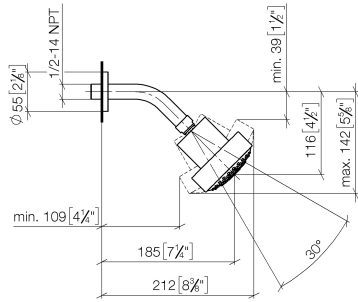

Shower head - Brushed Durabronze (23kt Gold)

SERIES SPECIFIC

28 508 979 Product version from 6/1/2024

- spray head Ø 92mm
- Three settings: COMPACT RAIN, COMPACT SOFT FLOW, COMPACT AQUAPRESSURE FLOW, max. flow rate 9 l/min (at 3 bar)
- Function from: 7 l/min
- with anti-scale system

Technical data:

- 200-mm projection
- ball-joint pivotable through 30°
- rosette Ø 55 mm
- 1/2" connection

Notes:

	Brushed Durabronze (23kt Gold)	28 508 979-28
	Chrome	28 508 979-00
	Brushed Platinum	28 508 979-06
	Platinum	28 508 979-08
	Dark Chrome	28 508 979-19
	Light Gold (PVD)	28 508 979-26
	Brushed Light Gold (PVD)	28 508 979-27
	Matte Black	28 508 979-33
	Brushed Gold (PVD)	28 508 979-37
	Brushed Dark Brass (PVD)	28 508 979-39
	Brushed Bronze (PVD)	28 508 979-42
	Brushed Dark Bronze (PVD)	28 508 979-43
	Brushed Champagne (22kt Gold)	28 508 979-46
	Champagne (22kt Gold)	28 508 979-47
	Brushed Chrome	28 508 979-93
	Brushed Dark Platinum	28 508 979-99

Recommended miscellaneous

- Concealed wall elbow -** 35 085 970 90
- min. recess depth 90 mm
 - max. recess depth 163 mm

28 508 979 Product version from 6/1/2024

mm [inches]

Flow rate chart

Spare parts list

No.	Item Number	Name	Quantity used	Delivery time
3	09 11 03 011-28	Connection 140 x 65 x 21 mm - Brushed Durabron (23kt Gold)	1.00	40
2	90 14 10 026 00 90	O-Ring 20,5 x 3,5 mm -	1.00	14
4	04 12 11 110 00-28	Spray Overhead shower 93 x 113 x 100 mm - Brushed Durabron (23kt Gold)	1.00	-
Spare part can no longer be ordered, please order the replacement item				
1	09 27 22 003-28	Rosette Ø 55 x Ø 22 x 9 mm - Brushed Durabron (23kt Gold)	1.00	40