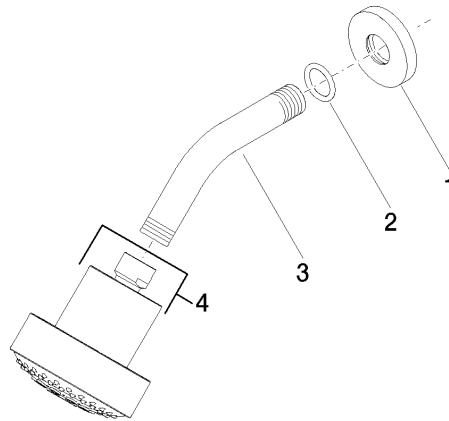

Shower head - Brushed Durabronze (23kt Gold)

SERIES SPECIFIC

28 508 979 Product version from 6/1/2024

- spray head Ø 92mm
- Three settings: COMPACT RAIN, COMPACT SOFT FLOW, COMPACT AQUAPRESSURE FLOW, max. flow rate 9 l/min (at 3 bar)
- Function from: 7 l/min
- with anti-scale system

Technical data:

- 200-mm projection
- ball-joint pivotable through 30°
- rosette Ø 55 mm
- 1/2" connection

Notes:

	Brushed Durabronze (23kt Gold)	28 508 979-28
	Chrome	28 508 979-00
	Brushed Platinum	28 508 979-06
	Platinum	28 508 979-08
	Dark Chrome	28 508 979-19
	Light Gold (PVD)	28 508 979-26
	Brushed Light Gold (PVD)	28 508 979-27
	Matte Black	28 508 979-33
	Brushed Gold (PVD)	28 508 979-37
	Brushed Dark Brass (PVD)	28 508 979-39
	Brushed Bronze (PVD)	28 508 979-42
	Brushed Dark Bronze (PVD)	28 508 979-43
	Brushed Champagne (22kt Gold)	28 508 979-46
	Champagne (22kt Gold)	28 508 979-47
	Brushed Chrome	28 508 979-93
	Brushed Dark Platinum	28 508 979-99

Recommended miscellaneous

- Concealed wall elbow -** 35 085 970 90
- min. recess depth 90 mm
 - max. recess depth 163 mm

28 508 979 Product version from 6/1/2024

mm [inches]

Flow rate chart

Spare parts list

No.	Item Number	Name	Quantity used	Delivery time
3	09 11 03 011-28	Connection 140 x 65 x 21 mm - Brushed Durabron (23kt Gold)	1.00	40
2	90 14 10 026 00 90	O-Ring 20,5 x 3,5 mm -	1.00	14
4	04 12 11 110 00-28	Spray Overhead shower 93 x 113 x 100 mm - Brushed Durabron (23kt Gold)	1.00	-
Spare part can no longer be ordered, please order the replacement item				
1	09 27 22 003-28	Rosette Ø 55 x Ø 22 x 9 mm - Brushed Durabron (23kt Gold)	1.00	40