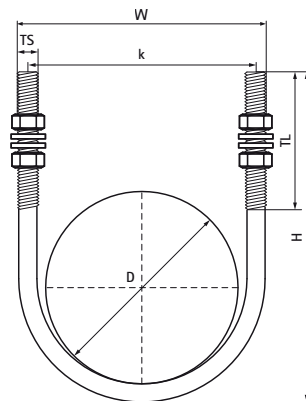

Walraven U-Bolt Clamp (long)

(B1030)

for steel pipes

Features & benefits

- U-Bolt with thread
- including nuts and washers
- long arms with thread
- material: steel
- zinc plated

Product Number	Pipe Diameter Imperial	DN	Thread Size	Thread Length	Total Height	Total Width	Total Depth	Heart To Heart Distance
Reference letter	D	D	TS	TL	H	W	DtT	k
Unit description	"			mm	mm	mm	mm	mm
2085306021	1/2	DN 15	M6	70	90	36	10	30
2085308027	3/4	DN 20	M8	70	100	43	13	35
2085308034	1	DN 25	M8	70	107	50	13	42
2085308042	1 1/4	DN 32	M8	90	134	59	13	55
2085308049	1 1/2	DN 40	M8	90	143	65	13	57
2085308060	2	DN 50	M8	90	154	77	13	69
2085308076	2 1/2	DN 65	M8	90	171	97	13	89
2085310090	3	DN 80	M10	90	187	110	17	100
2085310114	4	DN 100	M10	90	210	135	17	125
2085312140	5	DN 125	M12	90	238	164	19	152
2085314168	6	DN 150	M14	90	268	194	21	180