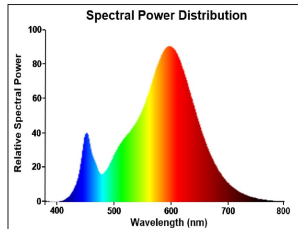

ToLEDo Stick

ToLEDo Stick V4 1521LM 827 E27 SL
0029567