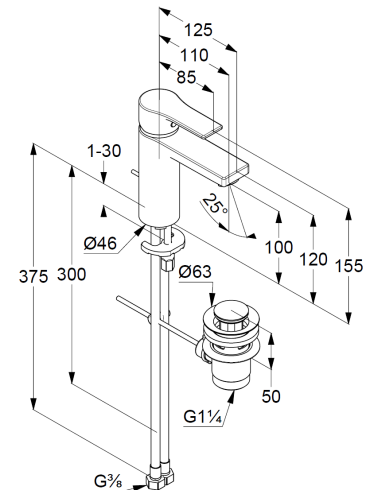

Technische Daten/ Technical Data

KLUDI ZENTA SL, SmartStart
single lever basin mixer 100
DN 15

Ref.: 482933965

Finishes:
39 matt black

Product description
Manufacturer KLUDI GmbH & Co. KG
Typ: KLUDI ZENTA SL, SmartStart
single lever basin mixer 100
Ref.: 482933965

basin mixer
single lever mixer
1-hole mounted
solid lever, metal
aerator M24 PCA
ceramic cartridge with hot water safety device
middle position cold water
flow rate at 3 bar 5 l/min.
flexible hoses G3/8 DVGW approved
rapid installation set
pop up waste set G1 1/4 metal
EU taxonomy: max. 6 l/min. -
Substantial Contribution (SC) possible

Produktabbildung/ Product picture

Maßzeichnung/ Dimensional drawing

Durchfluss/ Flow rate