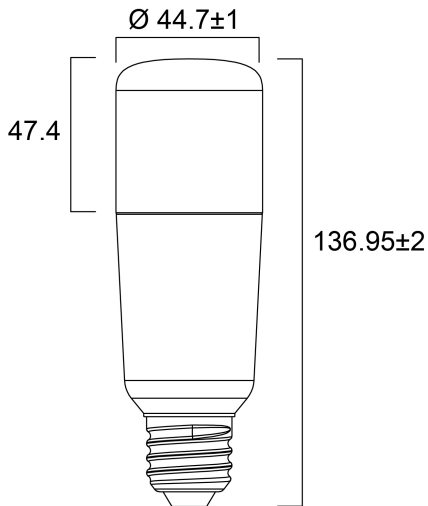

ToLEDo Stick V4 1521LM 827 E27 SL

Item No: 0029567

SYLVANIA

A bright, all-around lighting solution for living rooms, wall lights, ceiling lights, compact and decorative luminaires. Quick and easy replacement of compact fluorescent, halogen or incandescent lamp. 15,000H average rated life. 85% energy savings compared to incandescent. Last 50% longer and consume 45% less energy compared to compact fluorescent integrated lamps. Omni-directional light distribution. Non-dimmable.

Technical Assets

Dimensions (mm)

Photometrics

ToLEDo Stick V4 1521LM 827 E27 SL

Item No: 0029567

SYLVANIA

General data

Product name	ToLEDo Stick V4 1521LM 827 E27 SL
Technology	LED
Watt (Rated) (W)	14.0
Cap/Base	E27
Fixture rating	Open
General application	Hospitality, Residential & Consumer
Operating temperature range (°C)	-20°C...+40°C
Performance ambient temperature Tq (°C)	25
ETIM Class	EC001959
E-number FI	4740973
Warranty	3 years

Lifetime data

Lifespan L70 B50	15000
Average life (Nominal) (h)	15000
Average life (Rated) (h)	15000

Physical data

Nominal Product Height (mm)	137
Nominal Product Diameter (mm)	45
Weight (kg)	0.072

ToLEDo Stick V4 1521LM 827 E27 SL

Item No: 0029567

Packaging

Product EAN number	5410288295671
Packaging single length / height (cm)	5.3
Packaging single width (cm)	5.3
Packaging single depth (cm)	14.4
DUN14 (inner)	15410288295678
Units per outer package	6
Packaging outer length / height (cm)	16.4
Packaging outer width (cm)	11.1
Packaging outer depth (cm)	15.8