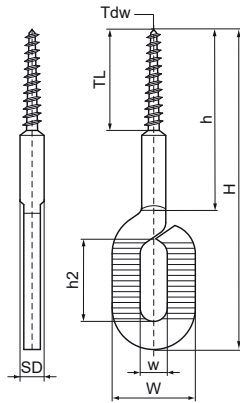

Walraven Suspension Eye – Wood Thread

(K4545)

for angle threaded rod ties and hangers

Features & benefits

- material: steel
- zinc plated

| Product Number | VVS Number | Wood Thread Diameter | Thread Length | Height | Shaft Diameter | Height 2 | Width | Total Height | Total Width | Total Depth | Maximum Allowed Load Faz |
|------------------|------------|----------------------|---------------|--------|----------------|----------|-------|--------------|-------------|-------------|--------------------------|
| Reference letter | | Tdw | TL | h | SD | h 2 | w | H | W | DtT | Fa,z |
| Unit description | | mm | mm | mm | mm | mm | mm | mm | mm | mm | N |
| 6813650 | 018047064 | 6 | 32 | 50 | 6 | 22 | 8 | 80 | 21 | 6 | 1,140 |
| 6813850 | 018047085 | 8 | 32 | 55 | 7 | 26 | 9 | 100 | 27 | 7 | 1,800 |