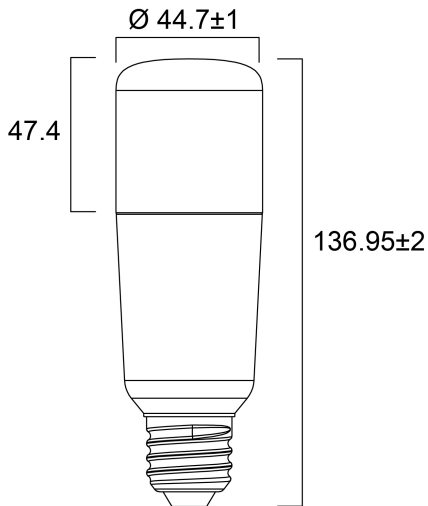

ToLEDo Stick V4 1600LM 840 E27 SL

Item No: 0029568

SYLVANIA

A bright, all-around lighting solution for living rooms, wall lights, ceiling lights, compact and decorative luminaires. Quick and easy replacement of compact fluorescent, halogen or incandescent lamp. 15,000H average rated life. 85% energy savings compared to incandescent. Last 50% longer and consume 45% less energy compared to compact fluorescent integrated lamps. Omni-directional light distribution. Non-dimmable.

Technical Assets

Dimensions (mm)

Photometrics

ToLEDo Stick V4 1600LM 840 E27 SL

Item No: 0029568

SYLVANIA

General data

Product name	ToLEDo Stick V4 1600LM 840 E27 SL
Technology	LED
Watt (Rated) (W)	14.0
Cap/Base	E27
Fixture rating	Open
General application	Hospitality, Residential & Consumer
Operating temperature range (°C)	-20°C...+40°C
Performance ambient temperature Tq (°C)	25
ETIM Class	EC001959
E-number FI	4740974
Warranty	3 years

Lifetime data

Lifespan L70 B50	15000
Average life (Nominal) (h)	15000
Average life (Rated) (h)	15000

Physical data

Nominal Product Height (mm)	137
Nominal Product Diameter (mm)	45
Weight (kg)	0.072

ToLEDo Stick V4 1600LM 840 E27 SL

Item No: 0029568

Packaging

Product EAN number	5410288295688
Packaging single length / height (cm)	5.3
Packaging single width (cm)	5.3
Packaging single depth (cm)	14.4
DUN14 (inner)	15410288295685
Units per outer package	6
Packaging outer length / height (cm)	16.4
Packaging outer width (cm)	11.1
Packaging outer depth (cm)	15.8