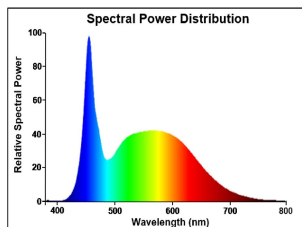

ToLEDo Stick

ToLEDo Stick V4 1600LM 865 E27 SL

0029569