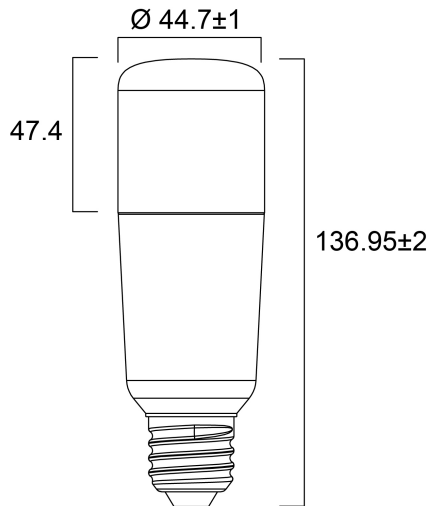

ToLEDo Stick V4 1600LM 865 E27 SL

Item No: 0029569

SYLVANIA

A bright, all-around lighting solution for living rooms, wall lights, ceiling lights, compact and decorative luminaires. Quick and easy replacement of compact fluorescent, halogen or incandescent lamp. 15,000H average rated life. 85% energy savings compared to incandescent. Last 50% longer and consume 45% less energy compared to compact fluorescent integrated lamps. Omni-directional light distribution. Non-dimmable.

Technical Assets

Dimensions (mm)

Photometrics

ToLEDo Stick V4 1600LM 865 E27 SL

Item No: 0029569

SYLVANIA

General data

Product name	ToLEDo Stick V4 1600LM 865 E27 SL
Technology	LED
Watt (Rated) (W)	14.0
Cap/Base	E27
Fixture rating	Open
General application	Hospitality, Residential & Consumer
Operating temperature range (°C)	-20°C...+40°C
Performance ambient temperature Tq (°C)	25
ETIM Class	EC001959
E-number FI	4740975
Warranty	3 years

Lifetime data

Lifespan L70 B50	15000
Average life (Nominal) (h)	15000
Average life (Rated) (h)	15000

Physical data

Nominal Product Height (mm)	137
Nominal Product Diameter (mm)	45
Weight (kg)	0.072

ToLEDo Stick V4 1600LM 865 E27 SL

Item No: 0029569

Packaging

Product EAN number	5410288295695
Packaging single length / height (cm)	5.3
Packaging single width (cm)	5.3
Packaging single depth (cm)	14.4
DUN14 (inner)	15410288295692
Units per outer package	6
Packaging outer length / height (cm)	16.4
Packaging outer width (cm)	11.1
Packaging outer depth (cm)	15.8