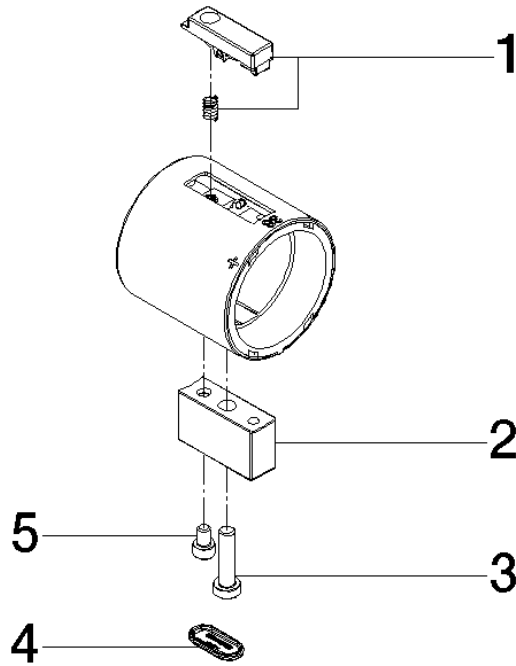

## Handle Thermostat Ø48mm - Champagne (22kt Gold)

SPARE PARTS

90 17 33 019 00 Product version from 4/1/2025

## Handle Thermostat Ø48mm - Champagne (22kt Gold)

SPARE PARTS

90 17 33 019 00 Product version from 4/1/2025

90 17 33 019 00 Product version from 4/1/2025

Parts for other finishes can be found here: [Chrome](#)

Spare parts list

No.	Item Number	Name	Quantity used	Delivery time
1	90 21 33 011 00-13	Repair kit for thermostat handle - black	1.00	14