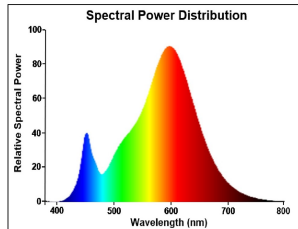

ToLEDo GLS

ToLEDo GLS V7 470LM 827 E27 SL

0029576