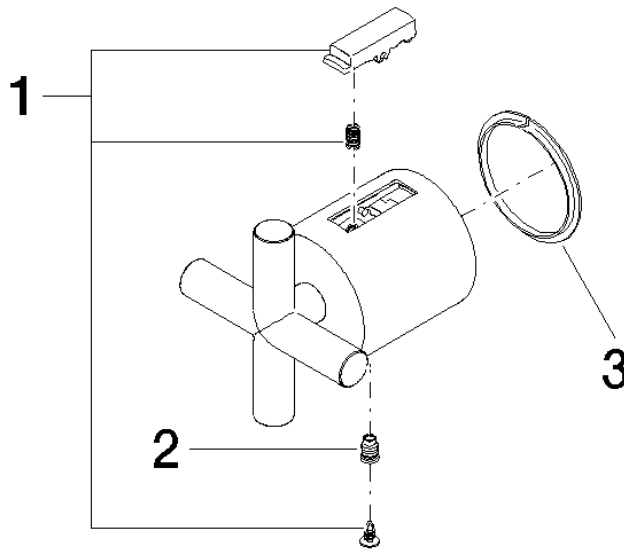

Handle for thermostat Neutral Ø 48 mm - Chrome

SPARE PARTS

90 17 33 021 00 Product version from 4/1/2025

	Chrome	90 17 33 021 00-00
	Brushed Platinum	90 17 33 021 00-06
	Platinum	90 17 33 021 00-08
	Matte White	90 17 33 021 00-10
	Dark Chrome	90 17 33 021 00-19
	Brushed Light Gold (PVD)	90 17 33 021 00-27
	Brushed Durabrass (23kt Gold)	90 17 33 021 00-28
	Matte Black	90 17 33 021 00-33
	Brushed Dark Brass (PVD)	90 17 33 021 00-39
	Brushed Bronze (PVD)	90 17 33 021 00-42
	Brushed Champagne (22kt Gold)	90 17 33 021 00-46
	Champagne (22kt Gold)	90 17 33 021 00-47
	Brushed Chrome	90 17 33 021 00-93
	Brushed Dark Platinum	90 17 33 021 00-99

Handle for thermostat Neutral Ø 48 mm - Chrome

SPARE PARTS

90 17 33 021 00 Product version from 4/1/2025

Handle for thermostat Neutral Ø 48 mm - Chrome

SPARE PARTS

90 17 33 021 00 Product version from 4/1/2025

90 17 33 021 00 Product version from 4/1/2025

Parts for other finishes can be found here: Brushed Platinum

Spare parts list

No.	Item Number	Name	Quantity used	Delivery time
1	90 21 33 011 00-13	Repair kit for thermostat handle - black	1.00	14
3	90 28 10 193 00 90	Support ring for thermostat handle -	1.00	14
2	90 31 11 517 00 90	Bolt for thermostat handle M5 -	1.00	14