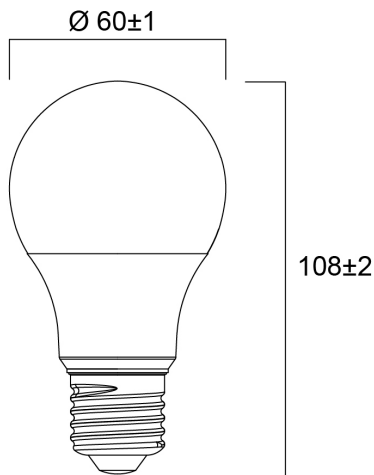

# ToLEDo GLS V7 470LM 827 E27 SL

Item No: 0029576

**SYLVANIA**

Compact and elegant design Suitable replacement for halogen, incandescent and compact fluorescent lamps Instant light at the flick of a switch Uniform light distribution Good colour rendering (CRI 80) Perfect for hotels, restaurants, lobbies, corridors, stairwells, reception areas Lower maintenance costs 15,000 hours average rated life

### Dimensions (mm)

## Physical data

Nominal Product Length (mm)	107
Nominal Product Diameter (mm)	60
Weight (kg)	0.03

## Packaging

Product EAN number	5410288295763
Packaging single length / height (cm)	6.0
Packaging single width (cm)	6.0
Packaging single depth (cm)	11.2
DUN14 (inner)	15410288295760
Units per outer package	6
Packaging outer length / height (cm)	18.8
Packaging outer width (cm)	12.7
Packaging outer depth (cm)	12.0