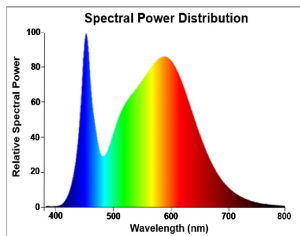

ToLEDo GLS

ToLEDo GLS V7 470LM 840 E27 SL

0029577